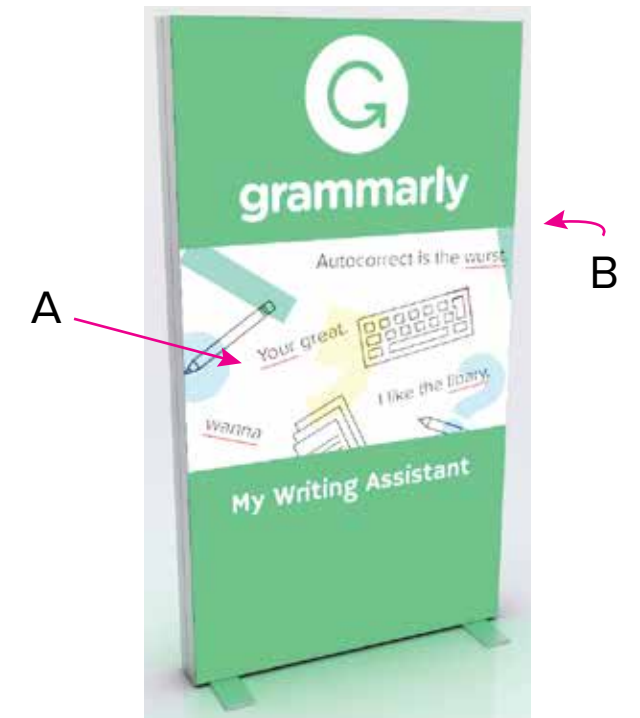

Graphic Template Double-Sided Lightbox

NOTE: All Raster Art (jpg, tiff,psd, png, etc.) must be at least 100 dpi at print size.
Standard kits are often customized. Please check with Customer Service to ensure that this template matches your specific job.