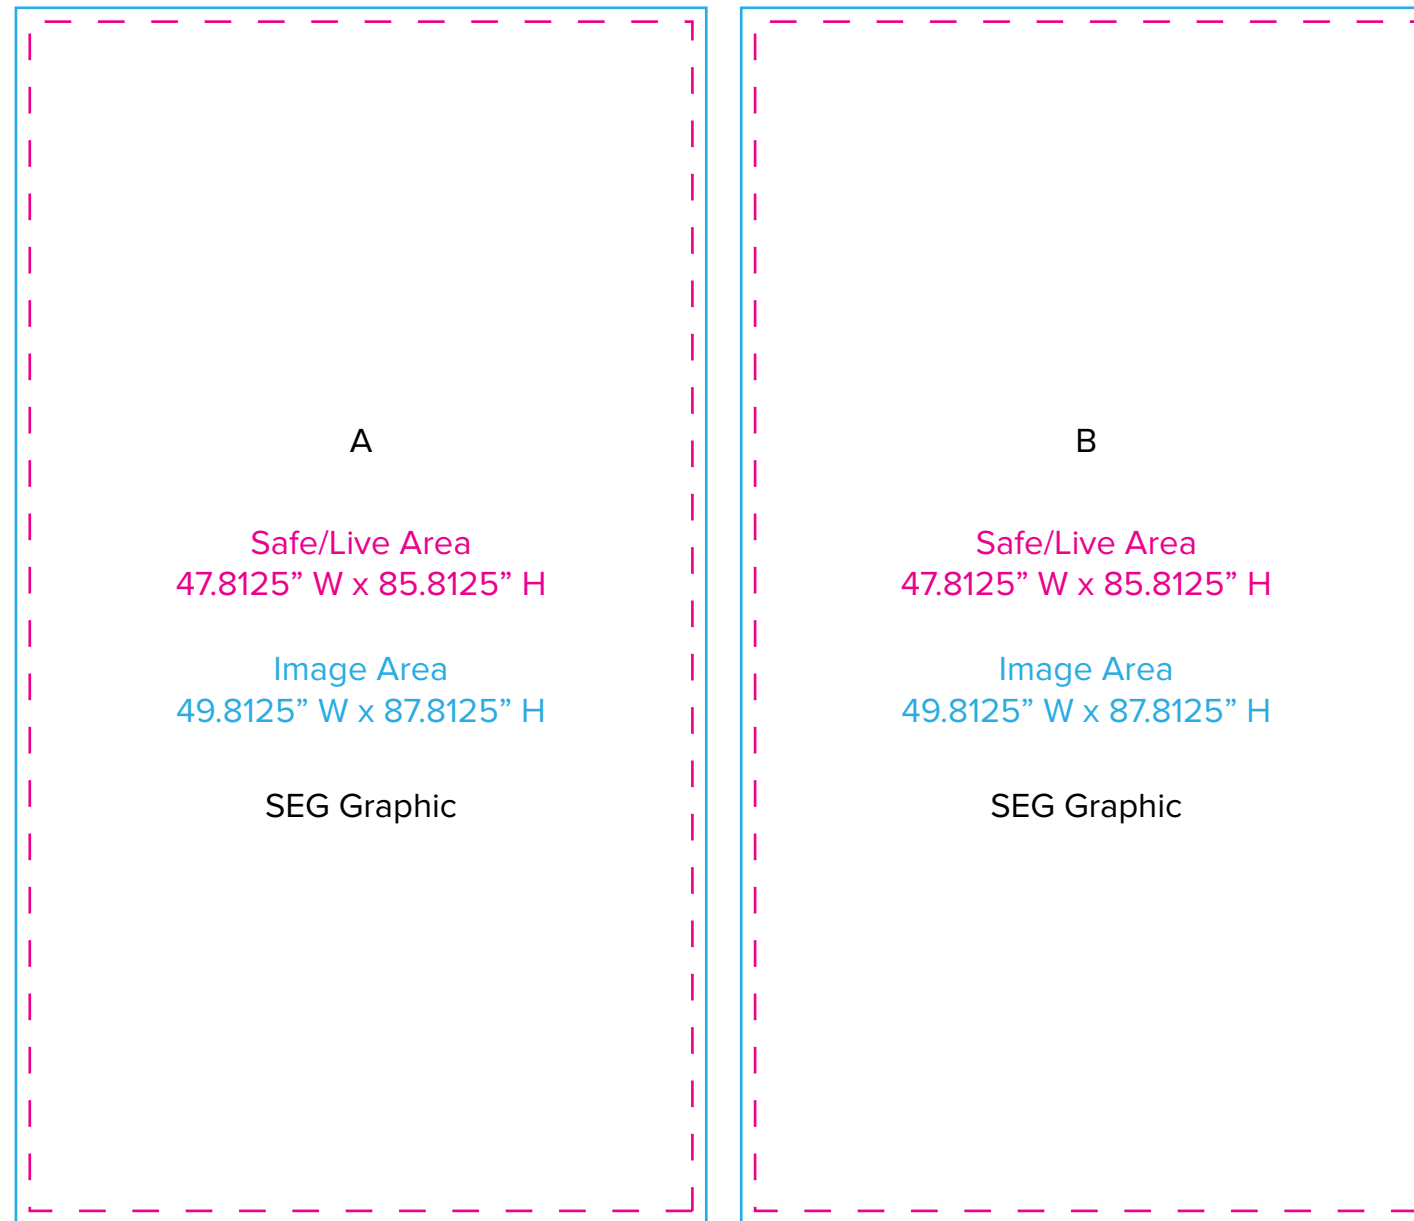

Graphic Template Double-Sided Lightbox

NOTE: All Raster Art (jpg, tiff,psd, png, etc.) must be at least 100 dpi at print size.
Standard kits are often customized. Please check with Customer Service to ensure that this template matches your specific job.